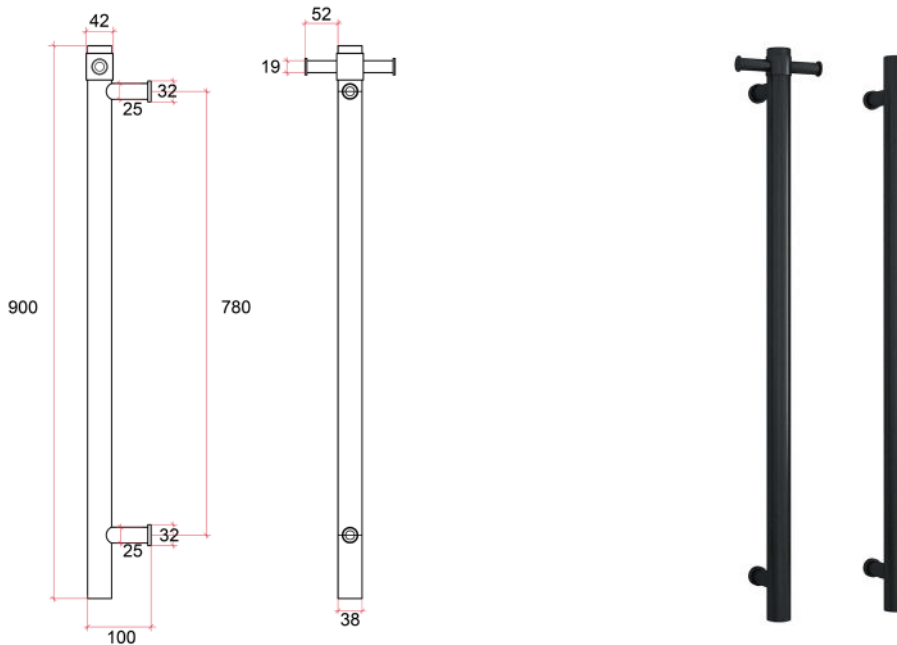

Thermorail 240V Vertical Towel Rail
Electric Heated Towel Rails for use in bathrooms

Note: All dimensions are in millimeters (mm)

Rails are sold individually. Hooks are removable.

Stock Code	Finish	Size (mm)	Output (W)	No. of Bars
VSH900HB	Matt Black	W142 x H900 x D100	22	1

Seven year warranty

Safe for use in bathrooms

Quality stainless steel

Dry electric element

Concealed wiring only

Vertical bar size

One towel per bar recommended

2m lead on rail

Optional removable hook

PLEASE NOTE: Specifications are for information purposes only. Whilst every effort has been made to ensure the product specifications are accurate, due to continuing product development and improvement the specifications are subject to change. Specifications can be used to rough in and fit timber supports in the wall however we recommend no holes are drilled without having the product on site or verifying the details with the manufacturer. Thermogroup cannot be held liable or responsible for errors due to updated specifications.